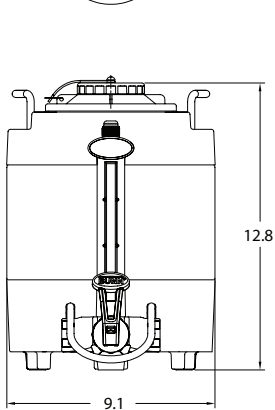

Dimensions & Specifications

CANADA

Model	Product #	Volts	Amps	Total Watts	Capacity gal / liter	Cubic ft³ / m³	Weight lbs / kg	Cord Attached
1 Gal TF Server without base	44000.6050	n/a	n/a	n/a	1 gallon	2.8 / .08	13 / 5.9	No
1 Gal TF Server* without base	44000.6051	n/a	n/a	n/a	1 gallon	2.8 / .08	13 / 5.9	No
1.5 Gal TF Server without base	44050.6050	n/a	n/a	n/a	1.5 gallons	2.8 / .08	14 / 6.26	No
1.5 Gal TF Server* without base	44050.6051	n/a	n/a	n/a	1.5 gallons	2.8 / .08	14 / 6.26	No

* Models have black decor.

1 Gal TF Mechanical Baseless Server