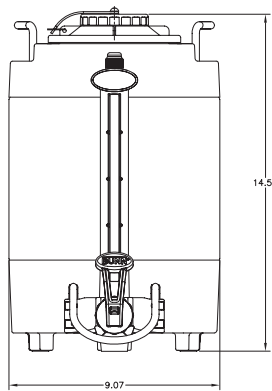

1.5 Gal TF Mechanical Baseless Server