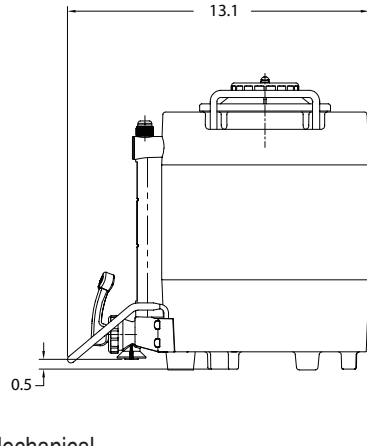

1 Gal TF Mechanical Baseless Server